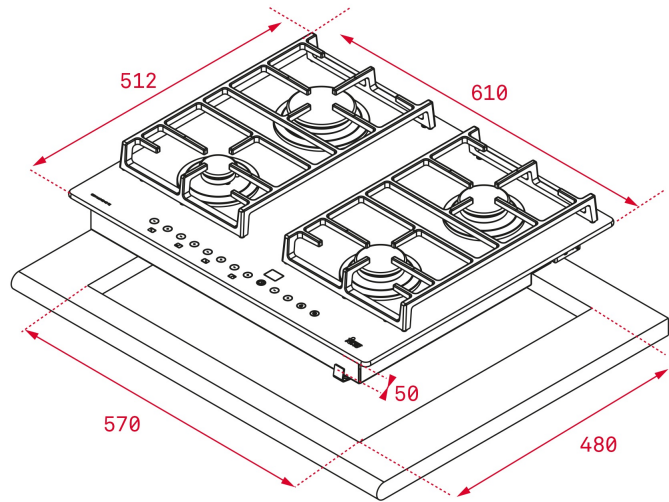

## DIMENSIONS

**Product height (mm):** 50  
**Product width (mm):** 610  
**Product depth (mm):** 512  
**Product length (mm):**  
**Net weight (Kg):**

### FITTING MEASURES

**Built-in Width (mm):** 570  
**Built-in Depth (mm):** 480