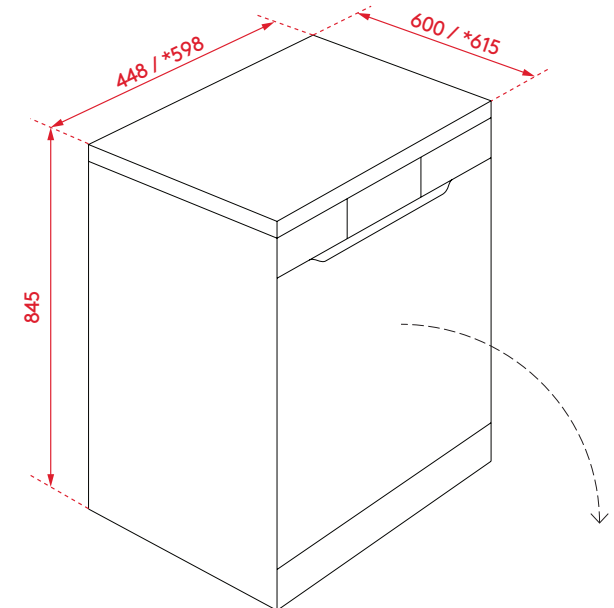

INSTALLATION

See below diagram

ALL INALTO PRODUCTS COME WITH A 2 YEAR WARRANTY. AUSTRALIAN CUSTOMERS ARE ELIGIBLE TO RECEIVE 1 EXTRA YEAR FOR FREE, SIMPLY REGISTER ONLINE WITHIN 90 DAYS OF PURCHASE

—
WWW.INALTO.HOUSE/REGISTRATION